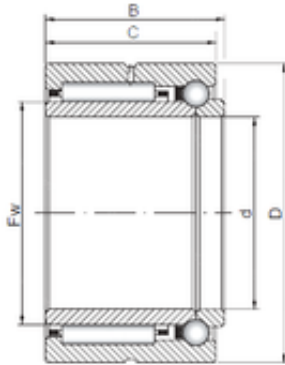

## Bearing equipment manufacturing Co., Ltd

22 mm x 39 mm x 23 mm ISO NKIB 59/22  
complex bearings

Bearing No. NKIB 59/22

Size	22x39x23 mm
Bore Diameter	22 mm
Outer Diameter	39 mm
Width	23 mm
d	22 mm
Fw	28 mm
D	39 mm
B	23 mm
C	23 mm

NKIB 59/22 Bearing 2D drawings and 3D CAD models