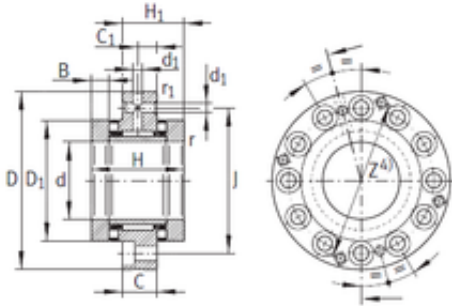

Bearing equipment manufacturing Co., Ltd

30 mm x 80 mm x 10 mm INA ZARF3080-TV
complex bearings

Bearing No. ZARF3080-TV

ZARF3080-TV Bearing 2D drawings and 3D CAD models

Size	30x80x18 mm
Bore Diameter	30 mm
Outer Diameter	80 mm
Width	18 mm
d	30 mm
D	80 mm
C	18 mm
H	50 mm
d1	3,2 mm
r min.	0,3 mm
r1 min.	0,6 mm
B	10 mm
C1	10 mm
D1	52 mm
H1	33 mm
J	63 mm
da min.	44 mm
Da max.	53 mm
Weight	0,85 Kg
Dynamic load rating radial (C)	24,3 kN
Dynamic load rating axial (C)	39 kN
Static load rating radial (C0)	41,5 kN
Static load rating axial (C0)	101 kN
(Grease) Lubrication Speed	1 800 r/min

Bearing equipment manufacturing Co., Ltd

Category	Ball Bearings
Inventory	0.0
Manufacturer Name	SCHAEFFLER GROUP
Minimum Buy Quantity	N/A
Weight / Kilogram	1.019
EAN	4012802078176
Product Group	B00234