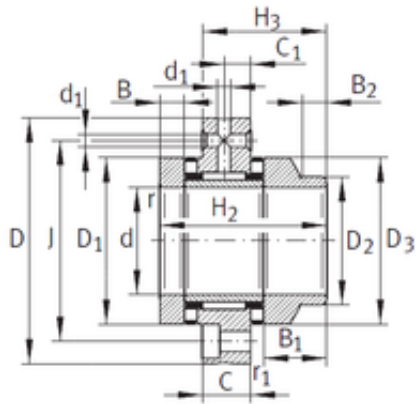

### 75 mm x 185 mm x 21 mm INA ZARF75185-L-TV complex bearings

Bearing No. ZARF75185-L-TV

ZARF75185-L-TV Bearing 2D drawings and 3D CAD models

Size	75x185x27 mm
Bore Diameter	75 mm
Outer Diameter	185 mm
Width	27 mm
d	75 mm
D	185 mm
C	27 mm
H3	87 mm
d1	6 mm
r min.	0,3 mm
r1 min.	1 mm
B	21 mm
B1	46 mm
B2	16 mm
C1	15 mm
D1	135 mm
D2	115 mm
D3	135 mm
H2	125 mm
J	155 mm
da min.	110 mm
Da max.	136 mm
Weight	10,6 Kg
Dynamic load rating radial (C)	72 kN
Dynamic load rating axial	290 kN

## Bearing equipment manufacturing Co., Ltd

(C)	
Static load rating radial (C0)	132 kN
Static load rating axial (C0)	890 kN
(Grease) Lubrication Speed	700 r/min
Category	Ball Bearings
Inventory	0.0
Manufacturer Name	SCHAEFFLER GROUP
Minimum Buy Quantity	N/A
Weight / Kilogram	12.693
EAN	4012802587784
Product Group	B00234