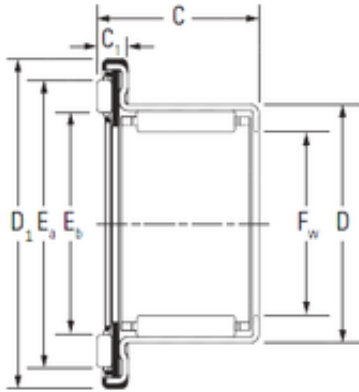

### INA 712040510 complex bearings

Bearing No. 712040510

Size	25x37x22.2 mm
Bore Diameter	25 mm
Outer Diameter	37 mm
Width	22,2 mm
d	25 mm
D	37 mm
C	22,2 mm

712040510 Bearing 2D drawings and 3D CAD models