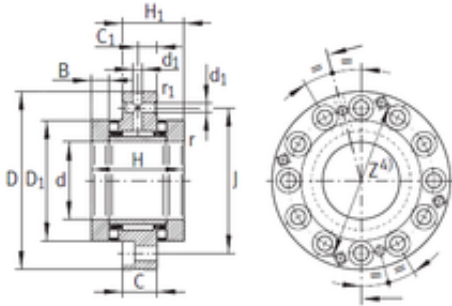

## Bearing equipment manufacturing Co., Ltd

60 mm x 150 mm x 17,5 mm INA  
ZARF60150-TV complex bearings

Bearing No. ZARF60150-TV

Size	60x150x22.5 mm
Bore Diameter	60 mm
Outer Diameter	150 mm
Width	22,5 mm
d	60 mm
D	150 mm
C	22,5 mm
H	82 mm
d1	6 mm
r min.	0,3 mm
r1 min.	0,6 mm
B	17,5 mm
C1	12,5 mm
D1	105 mm
H1	51 mm
J	123 mm
da min.	90 mm
Da max.	106 mm
Weight	4,7 Kg
Dynamic load rating radial (C)	44,5 kN
Dynamic load rating axial (C)	187 kN
Static load rating radial (C0)	92 kN
Static load rating axial (C0)	550 kN
(Grease) Lubrication Speed	950 r/min

ZARF60150-TV Bearing 2D drawings and 3D CAD models