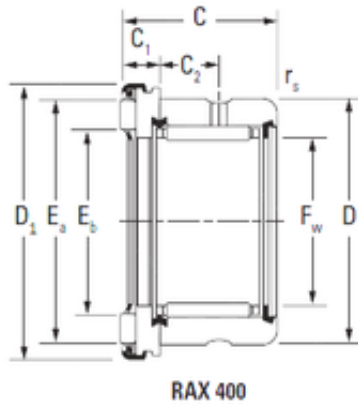

Bearing equipment manufacturing Co., Ltd

KOYO RAX 460 complex bearings

Bearing No. RAX 460

Size	60x72x28 mm
Bore Diameter	60 mm
Outer Diameter	72 mm
Width	28 mm
Fw	60 mm
D	72 mm
D1	85 mm
C	28 mm
C1	7 mm
C2	11 mm
Ea	79,2 mm
Eb	63,5 mm
Weight	0,282 Kg
Dynamic load rating radial (C)	31,9 kN
Dynamic load rating axial (C)	31,5 kN
Static load rating radial (C0)	78,1 kN
Static load rating axial (C0)	193 kN

RAX 460 Bearing 2D drawings and 3D CAD models