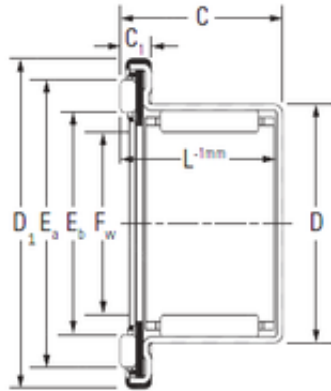

### KOYO RAXF 714 complex bearings

Bearing No. RAXF 714

Size	14x20x14.2 mm
Bore Diameter	14 mm
Outer Diameter	20 mm
Width	14,2 mm
Fw	14 mm
D	20 mm
D1	29,5 mm
C	14,2 mm
C1	4,2 mm
L	13,2 mm
Ea	24,6 mm
Eb	17 mm
Weight	0,018 Kg
Dynamic load rating radial (C)	6,9 kN
Dynamic load rating axial (C)	7,4 kN
Static load rating radial (C0)	8,5 kN
Static load rating axial (C0)	20 kN

RAXF 714 Bearing 2D drawings and 3D CAD models