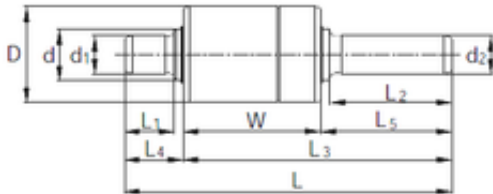

Bearing equipment manufacturing Co., Ltd

KBC RW306201 complex bearings

Bearing No. RW306201

RW306201 Bearing 2D drawings and 3D CAD models

Outer Diameter	30 mm
D	30 mm
d	15.918 mm
L4	16.5 mm
L5	37.106 mm
L2	34.5 mm
L3	76 mm
d1	12 mm
d2	12 mm
L	92.5 mm
L1	14 mm
W	38.894 mm