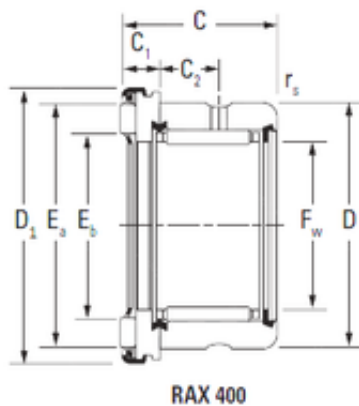

Bearing equipment manufacturing Co., Ltd

KOYO RAX 470 complex bearings

Bearing No. RAX 470

Size	70x85x28 mm
Bore Diameter	70 mm
Outer Diameter	85 mm
Width	28 mm
Fw	70 mm
D	85 mm
D1	95 mm
C	28 mm
C1	7 mm
C2	11 mm
Ea	89,2 mm
Eb	73,5 mm
Weight	0,386 Kg
Dynamic load rating radial (C)	36,1 kN
Dynamic load rating axial (C)	34,5 kN
Static load rating radial (C0)	84,7 kN
Static load rating axial (C0)	223 kN

RAX 470 Bearing 2D drawings and 3D CAD models