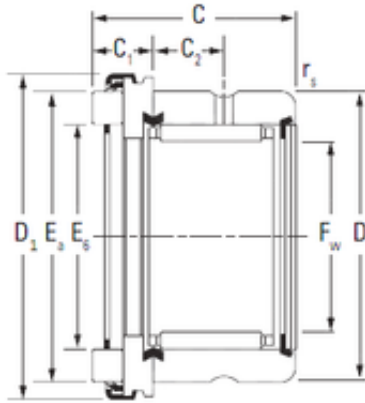

Bearing equipment manufacturing Co., Ltd

KOYO RAX 560 complex bearings

Bearing No. RAX 560

Size	60x72x32 mm
Bore Diameter	60 mm
Outer Diameter	72 mm
Width	32 mm
F _w	60 mm
D	72 mm
D1	85,4 mm
C	32 mm
C1	11 mm
C2	11 mm
E _a	79,5 mm
E _b	63,5 mm
Weight	0,327 Kg
Dynamic load rating radial (C)	31,9 kN
Dynamic load rating axial (C)	71 kN
Static load rating radial (C0)	78,1 kN
Static load rating axial (C0)	255 kN

RAX 560 Bearing 2D drawings and 3D CAD models