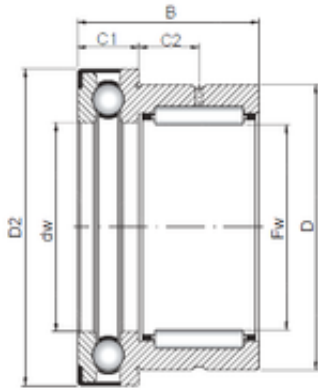

Bearing equipment manufacturing Co., Ltd

15 mm x 24 mm x 23 mm ISO NKX 15 Z complex bearings

Bearing No. NKX 15 Z

Size	15x24x23 mm
Bore Diameter	15 mm
Outer Diameter	24 mm
Width	23 mm
d	15 mm
Fw	15 mm
D	24 mm
B	23 mm
C1	9 mm
D2	29,2 mm
C2	6,5 mm

NKX 15 Z Bearing 2D drawings and 3D CAD models