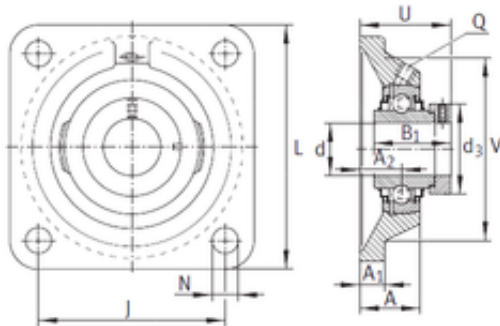

### INA RCJ25-N-FA125 bearing units

Bearing No. RCJ25-N-FA125

Bore Diameter	25 mm
d	25 mm
V	74 mm
U	46 mm
Thread (Q)	Rp1/8
d3	37,5 mm
A	29 mm
A1	11 mm
B1	44,5 mm
J	70 mm
L	95 mm
N	11,5 mm
A2	19 mm
Weight	0,82 Kg
Basic dynamic load rating (C)	14 kN
Category	Bearings
Inventory	0.0
Manufacturer Name	SCHAEFFLER GROUP
Minimum Buy Quantity	N/A
Weight / Kilogram	0.82
Product Group	M06110