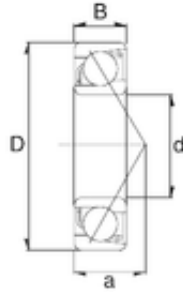

## Bearing equipment manufacturing Co., Ltd

30 mm x 62 mm x 16 mm ZEN S7206B angular contact ball bearings

Bearing No. S7206B

Size	30x62x16 mm
Bore Diameter	30 mm
Outer Diameter	62 mm
Width	16 mm
d	30 mm
D	62 mm
B	16 mm
C	16 mm
Weight	0,19 Kg
Basic dynamic load rating (C)	23,4 kN
Basic static load rating (C0)	14,3 kN
(Grease) Lubrication Speed	9400 r/min

S7206B Bearing 2D drawings and 3D CAD models