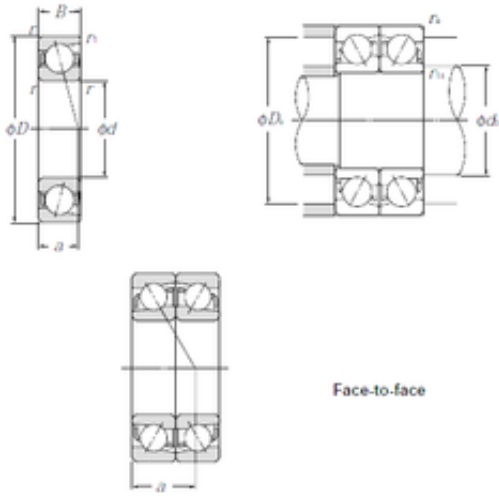

Bearing equipment manufacturing Co., Ltd

75 mm x 115 mm x 20 mm CYSD 7015DF angular contact ball bearings

Bearing No. 7015DF

Size	75x115x20 mm
Bore Diameter	75 mm
Outer Diameter	115 mm
Width	20 mm
d	75 mm
D	115 mm
B	20 mm
C	20 mm
Angle (°)	25 °
r min.	1,1 mm
2B	40 mm
Weight	1,49 Kg
Basic dynamic load rating (C)	71 kN
Basic static load rating (C0)	83,5 kN
(Grease) Lubrication Speed	4600 r/min

7015DF Bearing 2D drawings and 3D CAD models