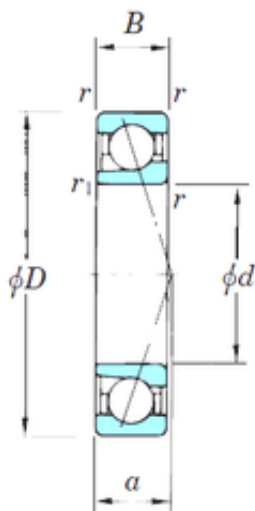

Bearing equipment manufacturing Co., Ltd

140 mm x 250 mm x 42 mm KOYO 7228CPA
angular contact ball bearings

Bearing No. 7228CPA

Size	140x250x42 mm
Bore Diameter	140 mm
Outer Diameter	250 mm
Width	42 mm
d	140 mm
D	250 mm
B	42 mm
C	42 mm
Angle (°)	15 °
a	47,1 mm
r min.	3 mm
r1 min.	1,1 mm
Weight	7,76 Kg
Basic dynamic load rating (C)	238 kN
Basic static load rating (C0)	254 kN
(Grease) Lubrication Speed	4 400 r/min
(Oil) Lubrication Speed	6 800 r/min

7228CPA Bearing 2D drawings and 3D CAD models