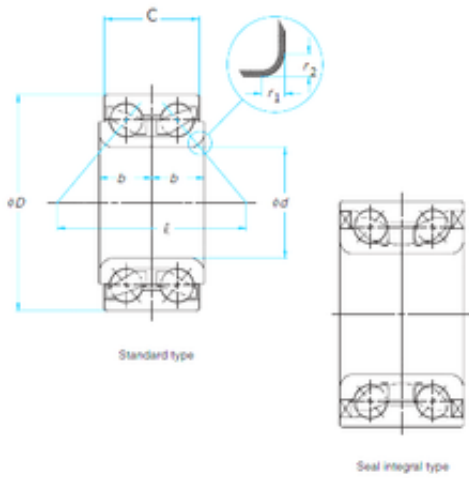

Bearing equipment manufacturing Co., Ltd

43 mm x 80 mm x 40 mm Timken WB000021 angular contact ball bearings

Bearing No. WB000021

Size	43x80x40 mm
Bore Diameter	43 mm
Outer Diameter	80 mm
Width	40 mm
d	43 mm
D	80 mm
B	40 mm
C	40 mm
Weight	0,848 Kg

WB000021 Bearing 2D drawings and 3D CAD models