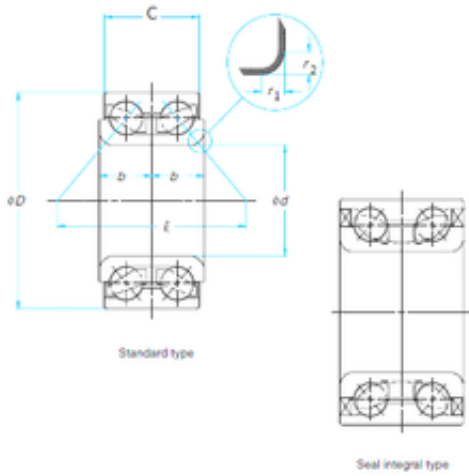

Bearing equipment manufacturing Co., Ltd

43 mm x 80 mm x 40 mm Timken WB000021 angular contact ball bearings

Bearing No. WB000021

Size	43x80x40 mm
Bore Diameter	43 mm
Outer Diameter	80 mm
Width	40 mm
d	43 mm
D	80 mm
B	40 mm
C	40 mm
Weight	0,848 Kg

WB000021 Bearing 2D drawings and 3D CAD models