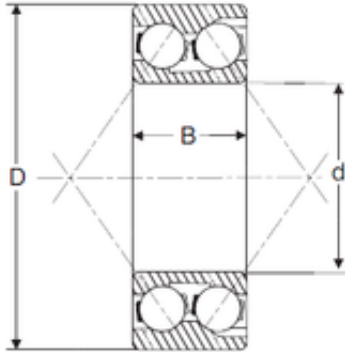

Bearing equipment manufacturing Co., Ltd

70 mm x 180 mm x 79,38 mm SIGMA 5414
angular contact ball bearings

Bearing No. 5414

Size	70x180x79.38 mm
Bore Diameter	70 mm
Outer Diameter	180 mm
Width	79,38 mm
d	70 mm
D	180 mm
B	79,38 mm
C	79,38 mm

5414 Bearing 2D drawings and 3D CAD models