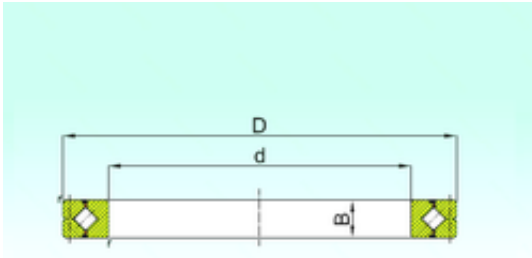

Bearing equipment manufacturing Co., Ltd

700 mm x 880 mm x 70 mm ISB CRBC 70070 thrust roller bearings

Bearing No. CRBC 70070

Size	700x880x70 mm
Bore Diameter	700 mm
Outer Diameter	880 mm
Width	70 mm
d	700 mm
D	880 mm
B	70 mm
r min.	3 mm
dh	834 mm
ds	731 mm
Weight	115 Kg
Basic dynamic load rating (C)	630 kN