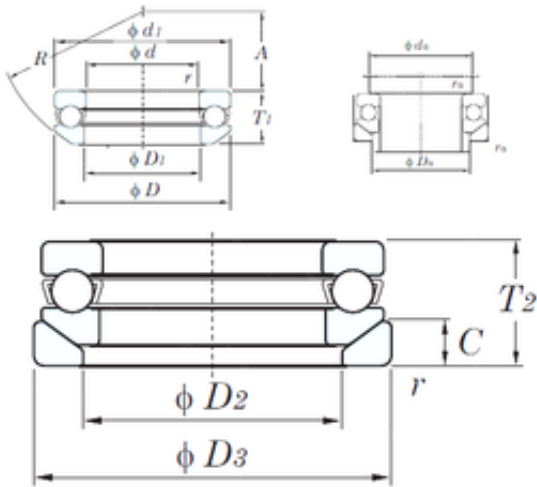

### KOYO 53415U thrust ball bearings

Bearing No. 53415U

Size	75x160x69 mm
Bore Diameter	75 mm
Outer Diameter	160 mm
Width	69 mm
d	75 mm
D	160 mm
T1	69 mm
T2	75 mm
d1	160 mm
r min.	2 mm
A	42 mm
C	21 mm
D1	78 mm
D2	115 mm
D3	165 mm
R	125 mm
da min.	125 mm
Da max.	110 mm
ra max.	2 mm
Weight	7,87 Kg
Basic dynamic load rating (C)	252 kN
Basic static load rating (C0)	560 kN
(Grease) Lubrication Speed	880 r/min
Bearing No.	53415U
T	75
r(min)	2

53415U Bearing 2D drawings and 3D CAD models