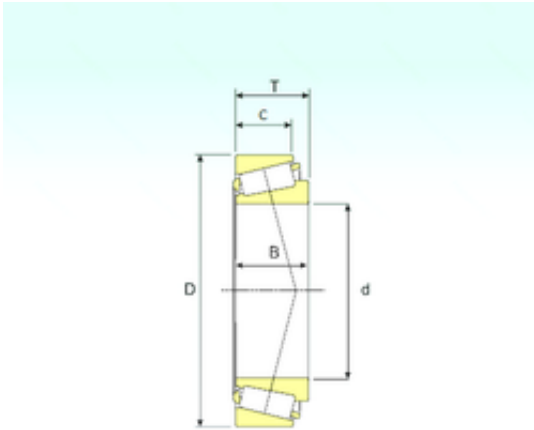

Bearing equipment manufacturing Co., Ltd

44,45 mm x 82,931 mm x 25,4 mm ISB
25580/25523 tapered roller bearings

Bearing No. 25580/25523

Size	44.45x82.931x26.988 mm
Bore Diameter	44,45 mm
Outer Diameter	82,931 mm
Width	26,988 mm
d	44,45 mm
D	82,931 mm
T	26,988 mm
B	25,4 mm
C	22,225 mm
Weight	0,57 Kg
Basic dynamic load rating (C)	79 kN
Basic static load rating (C0)	103 kN
(Grease) Lubrication Speed	6480 r/min

25580/25523 Bearing 2D drawings and 3D CAD models