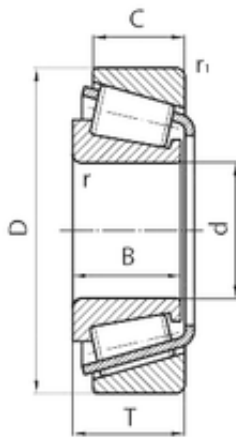

## Bearing equipment manufacturing Co., Ltd

28 mm x 55 mm x 13,65 mm Timken  
NP797735-99401 tapered roller bearings

Bearing No. NP797735-99401

Size	28x55x14 mm
Bore Diameter	28 mm
Outer Diameter	55 mm
Width	14 mm
d	28 mm
D	55 mm
T	14 mm
B	13,65 mm
C	9,5 mm
r	1 mm

NP797735-99401 Bearing 2D drawings and 3D CAD models