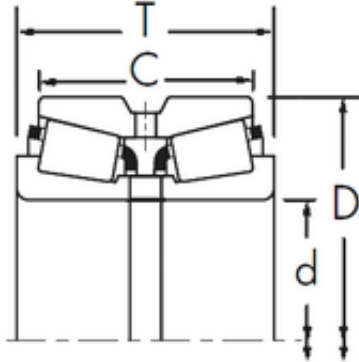

Bearing equipment manufacturing Co., Ltd

Timken H242649/H242610CD+H242649XB tapered roller bearings

Bearing No. H242649/H242610CD+H242649XB

H242649/H242610CD+H242649XB Bearing 2D drawings and 3D CAD models

Size	206.375x336.55x211.138 mm
Bore Diameter	206,375 mm
Outer Diameter	336,55 mm
Width	211,138 mm
d	206,375 mm
D	336,55 mm
T	211,138 mm
C	169,862 mm
R	3,3 mm
r	1,5 mm