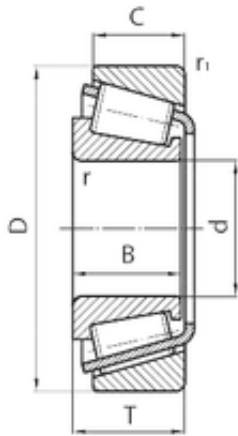

Bearing equipment manufacturing Co., Ltd

PFI P28KW02 tapered roller bearings

Bearing No. P28KW02

Size	28x52x18.5 mm
Bore Diameter	28 mm
Outer Diameter	52 mm
Width	18,5 mm
d	28 mm
D	52 mm

P28KW02 Bearing 2D drawings and 3D CAD models