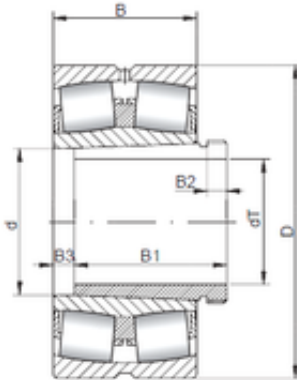

## Bearing equipment manufacturing Co., Ltd

130 mm x 200 mm x 69 mm ISO 24026  
K30CW33+AH24026 spherical roller bearings

Bearing No. 24026 K30CW33+AH24026

Size	130x200x69 mm
Bore Diameter	130 mm
Outer Diameter	200 mm
Width	69 mm
d	130 mm
d1	125 mm
D	200 mm
B	69 mm
C	69 mm
B1	10 mm
B2	14 mm

24026 K30CW33+AH24026 Bearing 2D drawings and  
3D CAD models