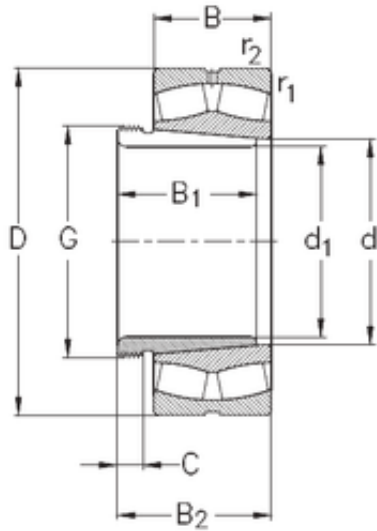

### 55 mm x 100 mm x 25 mm NKE 22211-E-K-W33+AHX311 spherical roller bearings

Bearing No. 22211-E-K-W33+AHX311

Size	55x100x25 mm
Bore Diameter	55 mm
Outer Diameter	100 mm
Width	25 mm
d	55 mm
d1	50 mm
D	100 mm
B	25 mm
C	25 mm
r1 min.	1,5 mm
r2 min.	1,5 mm
B1	37 mm
B2	40 mm
C	7 mm
Thread (G)	M 60x2
Weight	1,12 Kg
Basic dynamic load rating (C)	125 kN
Basic static load rating (C0)	147 kN
Limiting speed	8500 r/min
Calculation factor (e)	0,23
Calculation factor (Y0)	2,9
Calculation factor (Y1)	2,9

22211-E-K-W33+AHX311 Bearing 2D drawings and 3D CAD models