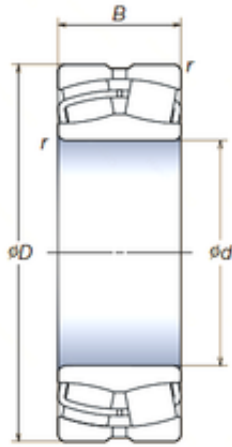

Bearing equipment manufacturing Co., Ltd

140 mm x 250 mm x 68 mm NSK
22228SWRCDg2E4 spherical roller bearings

Bearing No. 22228SWRCDg2E4

Size	140x250x68 mm
Bore Diameter	140 mm
Outer Diameter	250 mm
Width	68 mm
d	140 mm
D	250 mm
B	68 mm
C	68 mm
r min.	3 mm
Basic dynamic load rating (C)	645 kN

22228SWRCDg2E4 Bearing 2D drawings and 3D CAD models