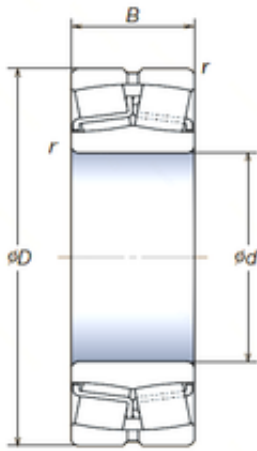

Bearing equipment manufacturing Co., Ltd

110 mm x 200 mm x 53 mm NSK
22222SWREAg2E4 spherical roller bearings

Bearing No. 22222SWREAg2E4

Size	110x200x53 mm
Bore Diameter	110 mm
Outer Diameter	200 mm
Width	53 mm
d	110 mm
D	200 mm
B	53 mm
C	53 mm
r min.	2,1 mm
Basic dynamic load rating (C)	605 kN

22222SWREAg2E4 Bearing 2D drawings and 3D CAD models