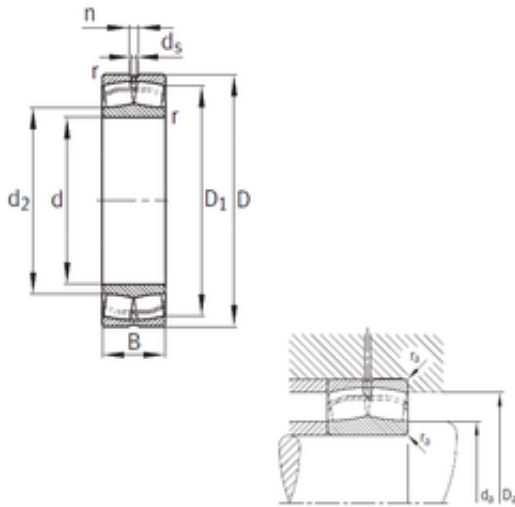

## Bearing equipment manufacturing Co., Ltd

200 mm x 420 mm x 138 mm FAG 22340-MB  
spherical roller bearings

Bearing No. 22340-MB

Size	200x420x138 mm
Bore Diameter	200 mm
Outer Diameter	420 mm
Width	138 mm
d	200 mm
D	420 mm
B	138 mm
C	138 mm
n	23,5 mm
d2	– mm
r min.	5 mm
D1	357,4 mm
da min.	220 mm
Da max.	400 mm
ra max.	4 mm
d5	12,5 r/min
Weight	91 Kg
Basic dynamic load rating (C)	2080 kN
Basic static load rating (C0)	2800 kN
Fatigue load limit (Pu)	189
Reference speed	1 120 r/min
Limiting speed	1 400 r/min
Calculation factor (e)	0,36
Calculation factor (Y0)	1,83
Calculation factor (Y1)	1,87

22340-MB Bearing 2D drawings and 3D CAD models