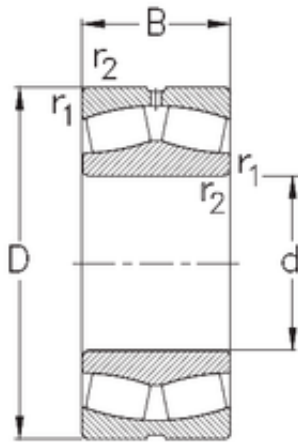

## Bearing equipment manufacturing Co., Ltd

180 mm x 380 mm x 126 mm NKE 22336-MB-W33 spherical roller bearings

Bearing No. 22336-MB-W33

Size	180x380x126 mm
Bore Diameter	180 mm
Outer Diameter	380 mm
Width	126 mm
d	180 mm
D	380 mm
B	126 mm
C	126 mm
r1 min.	4 mm
r2 min.	4 mm
Weight	73,2 Kg
Basic dynamic load rating (C)	1540 kN
Basic static load rating (C0)	2130 kN
Limiting speed	1700 r/min
Calculation factor (e)	0,37
Calculation factor (Y0)	1,7
Calculation factor (Y1)	1,8

22336-MB-W33 Bearing 2D drawings and 3D CAD models