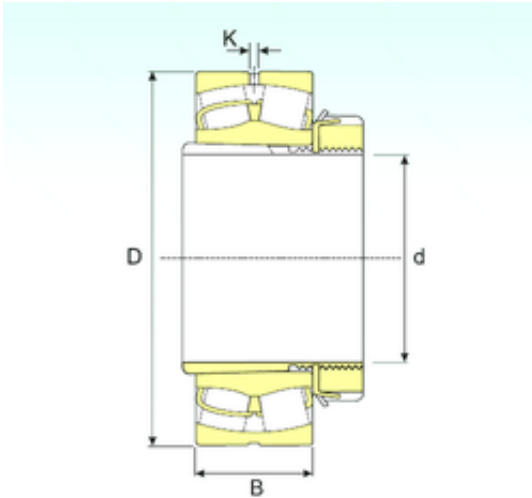

Bearing equipment manufacturing Co., Ltd

360 mm x 680 mm x 240 mm ISB 23276
EKW33+OH3276 spherical roller bearings

Bearing No. 23276 EKW33+OH3276

Size	360x680x240 mm
Bore Diameter	360 mm
Outer Diameter	680 mm
Width	240 mm
d	360 mm
D	680 mm
B	240 mm
B1	310 mm
C	240 mm
K	12 mm
Weight	420 Kg
Basic dynamic load rating (C)	5733 kN
Basic static load rating (C0)	8967 kN
(Grease) Lubrication Speed	574 r/min

23276 EKW33+OH3276 Bearing 2D drawings and 3D CAD models