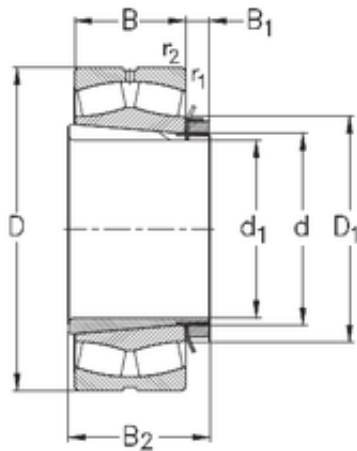

Bearing equipment manufacturing Co., Ltd

170 mm x 310 mm x 86 mm NKE 22234-K-MB-W33+H3134 spherical roller bearings

Bearing No. 22234-K-MB-W33+H3134

22234-K-MB-W33+H3134 Bearing 2D drawings and 3D CAD models

Size	170x310x86 mm
Bore Diameter	170 mm
Outer Diameter	310 mm
Width	86 mm
d	170 mm
d1	150 mm
D	310 mm
B	86 mm
C	86 mm
r1 min.	4 mm
r2 min.	4 mm
B1	29 mm
B2	122 mm
D1	220 mm
Weight	34,3 Kg
Basic dynamic load rating (C)	921 kN
Basic static load rating (C0)	1310 kN
Limiting speed	2600 r/min
Calculation factor (e)	0,29
Calculation factor (Y0)	2,1
Calculation factor (Y1)	2,3