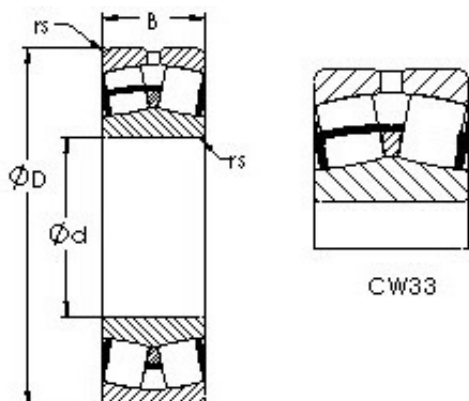

Bearing equipment manufacturing Co., Ltd

AST 22328CW33 spherical roller bearings

Bearing No. 22328CW33

Size	140x300x102 mm
Bore Diameter	140 mm
Outer Diameter	300 mm
Width	102 mm
Bearing Type	straight bore, lube groove and holes
Bore Dia (d)	140.0000
Outer Dia (D)	300.0000
Width (B)	102.0000
Radius (min) (rs)	4.000
Dynamic Load Rating (Cr)	1,360,000
Static Load Rating (Cor)	1,870,000
Max Speed (Grease) (X000 RPM)	1
Max Speed (Oil) (X000 RPM)	1
Weight (g)	36,790.00
Material	52100 Chrome steel, or equivalent

22328CW33 Bearing 2D drawings and 3D CAD models