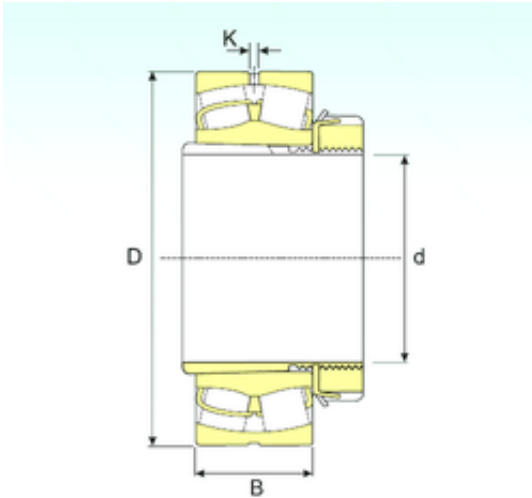

Bearing equipment manufacturing Co., Ltd

750 mm x 1280 mm x 375 mm ISB 231/800
EKW33+OH31/800 spherical roller bearings

Bearing No. 231/800 EKW33+OH31/800

Size	750x1280x375 mm
Bore Diameter	750 mm
Outer Diameter	1280 mm
Width	375 mm
d	750 mm
D	1280 mm
B	375 mm
B1	505 mm
C	375 mm
K	12 mm
Weight	2430 Kg
Basic dynamic load rating (C)	14504 kN
Basic static load rating (C0)	30870 kN
(Grease) Lubrication Speed	288 r/min

231/800 EKW33+OH31/800 Bearing 2D drawings and 3D CAD models