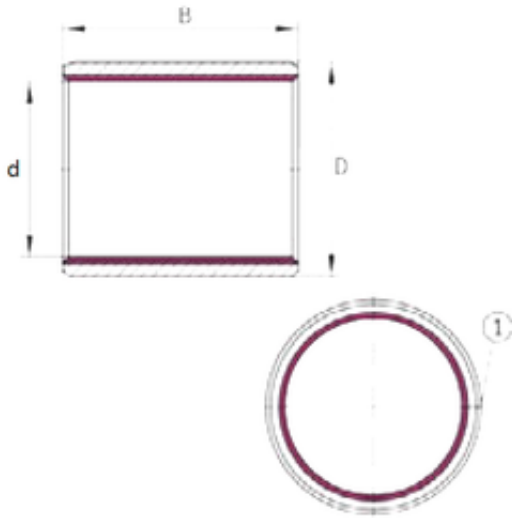

Bearing equipment manufacturing Co., Ltd

35 mm x 39 mm x 20 mm INA EGB3520-E40
plain bearings

Bearing No. EGB3520-E40

Size	35x39x20 mm
Bore Diameter	35 mm
Outer Diameter	39 mm
Width	20 mm
d	35 mm
D	39 mm
B	20 mm
Category	Plain Bearings
Inventory	0.0
Manufacturer Name	SCHAEFFLER GROUP
Minimum Buy Quantity	N/A
UNSPSC	31171515
Weight / Kilogram	0
EAN	4012802062953
Product Group	B04264

EGB3520-E40 Bearing 2D drawings and 3D CAD models