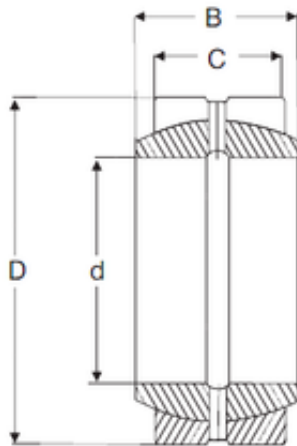

Bearing equipment manufacturing Co., Ltd

12,7 mm x 22,225 mm x 11,1 mm SIGMA GEZ
008 ES plain bearings

Bearing No. GEZ 008 ES

Size	12.7x22.225x11.1 mm
Bore Diameter	12,7 mm
Outer Diameter	22,225 mm
Width	11,1 mm
d	12,7 mm
D	22,225 mm
B	11,1 mm
C	9,525 mm

GEZ 008 ES Bearing 2D drawings and 3D CAD models