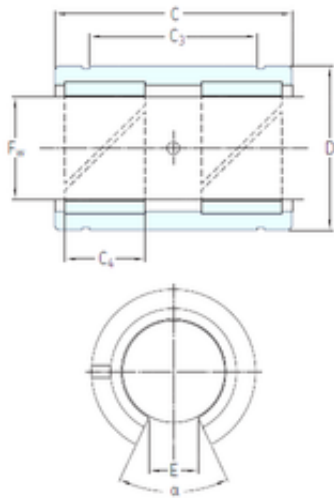

Bearing equipment manufacturing Co., Ltd

SKF LPAT 25 plain bearings

Bearing No. LPAT 25

Size	25x40x58 mm
Bore Diameter	25 mm
Outer Diameter	40 mm
Width	58 mm
Fw	25 mm
D	40 mm
C	58 mm

LPAT 25 Bearing 2D drawings and 3D CAD models