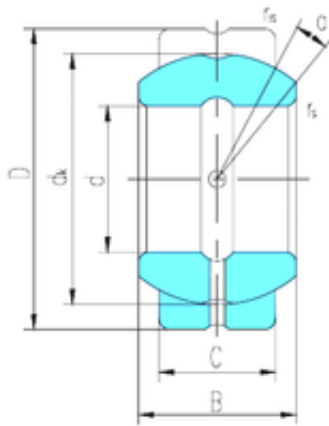

## Bearing equipment manufacturing Co., Ltd

57,15 mm x 100,013 mm x 58,877 mm LS  
GEGZ57ES-2RS plain bearings

Bearing No. GEGZ57ES-2RS

Size	57.15x100.013x58.877 mm
Bore Diameter	57,15 mm
Outer Diameter	100,013 mm
Width	58,877 mm
d	57,15 mm
D	100,013 mm
B	58,877 mm
C	47,625 mm
dk	92 mm
r min.	0,6 mm
r1 min.	1 mm
Angle	14 °
Weight	2,01 Kg
Basic dynamic load rating (C)	355 kN

GEGZ57ES-2RS Bearing 2D drawings and 3D CAD models