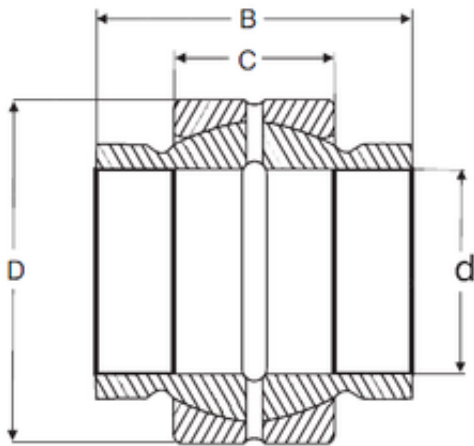

## Bearing equipment manufacturing Co., Ltd

34,925 mm x 55,575 mm x 52,375 mm SIGMA  
GEZM 106 ES plain bearings

Bearing No. GEZM 106 ES

Size	34.925x55.575x52.375 mm
Bore Diameter	34,925 mm
Outer Diameter	55,575 mm
Width	52,375 mm
d	34,925 mm
D	55,575 mm
B	52,375 mm
C	26,187 mm

GEZM 106 ES Bearing 2D drawings and 3D CAD models