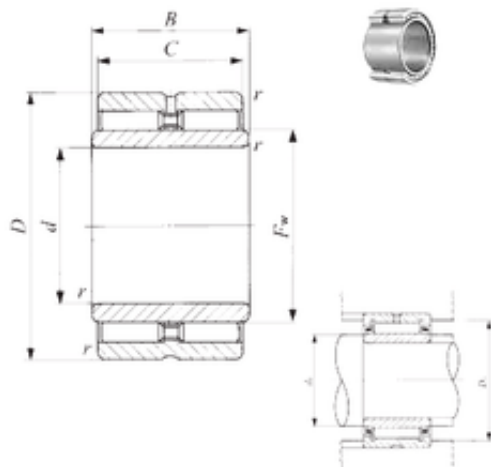

Bearing equipment manufacturing Co., Ltd

15 mm x 33 mm x 20,5 mm IKO GTRI 153320
needle roller bearings

Bearing No. GTRI 153320

| | |
|----------------------------------|---------------|
| Size | 15x33x20.5 mm |
| Bore Diameter | 15 mm |
| Outer Diameter | 33 mm |
| Width | 20,5 mm |
| d | 15 mm |
| Fw | 20 mm |
| D | 33 mm |
| B | 20,5 mm |
| C | 20 mm |
| r min. | 0,3 mm |
| da min. | 17 mm |
| da max | 19 mm |
| Da max. | 31 mm |
| Weight | 0,0905 Kg |
| Basic dynamic load rating (C) | 29,2 kN |
| Basic static load rating (C0) | 37,2 kN |

GTRI 153320 Bearing 2D drawings and 3D CAD models