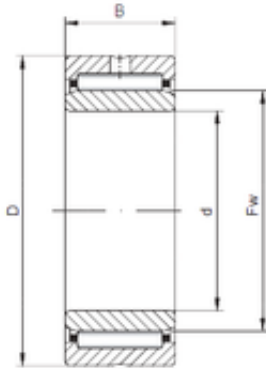

## Bearing equipment manufacturing Co., Ltd

65 mm x 90 mm x 34 mm ISO NA5913 needle roller bearings

Bearing No. NA5913

Size	65x90x34 mm
Bore Diameter	65 mm
Outer Diameter	90 mm
Width	34 mm
d	65 mm
Fw	72 mm
D	90 mm
B	34 mm
C	34 mm

NA5913 Bearing 2D drawings and 3D CAD models