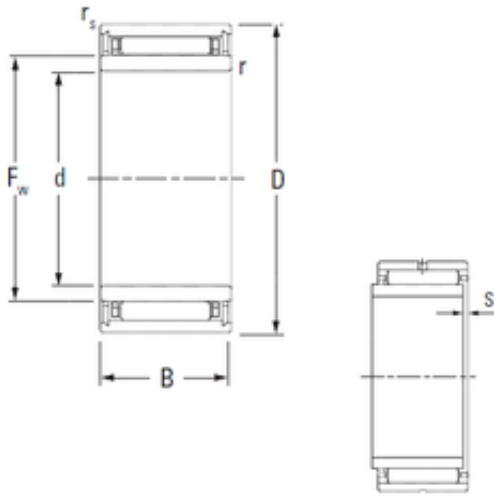

Bearing equipment manufacturing Co., Ltd

6 mm x 16 mm x 12 mm KOYO NKJ6/12
needle roller bearings

Bearing No. NKJ6/12

| | |
|----------------------------------|-------------|
| Size | 6x16x12 mm |
| Bore Diameter | 6 mm |
| Outer Diameter | 16 mm |
| Width | 12 mm |
| d | 6 mm |
| Fw | 9 mm |
| D | 16 mm |
| B | 12 mm |
| C | 12 mm |
| r5 min. | 0,3 mm |
| S | 1,5 mm |
| Weight | 0,015 Kg |
| Basic dynamic load rating (C) | 4,27 kN |
| Basic static load rating (C0) | 4,6 kN |
| (Grease) Lubrication Speed | 40000 r/min |

NKJ6/12 Bearing 2D drawings and 3D CAD models