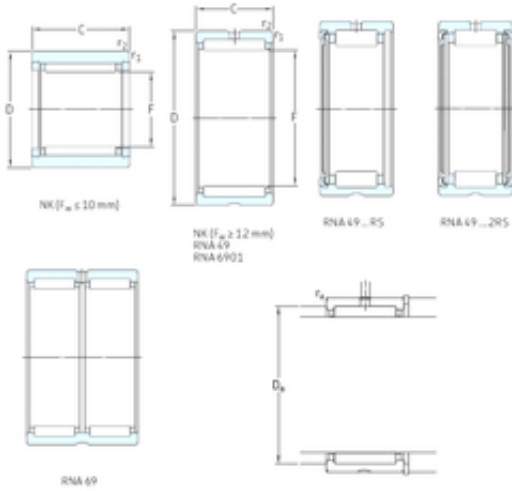

Bearing equipment manufacturing Co., Ltd

SKF RNA4844 needle roller bearings

Bearing No. RNA4844

Size	240x270x50 mm
Bore Diameter	240 mm
Outer Diameter	270 mm
Width	50 mm
Fw	240 mm
D	270 mm
C	50 mm
Weight	3,6 Kg
Basic dynamic load rating (C)	238 kN
Basic static load rating (C0)	815 kN
Fatigue load limit (Pu)	81,5
Reference speed	1700 r/min

RNA4844 Bearing 2D drawings and 3D CAD models