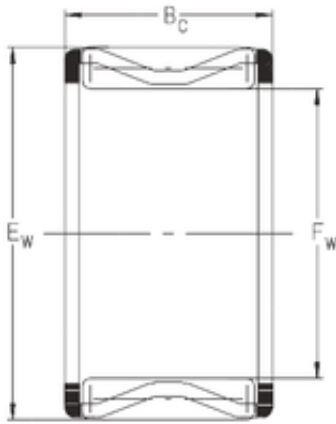

Bearing equipment manufacturing Co., Ltd

INA C404624 needle roller bearings

Bearing No. C404624

Bore Diameter	63,5 mm
Outer Diameter	73,025 mm
Fw	63,5 mm
Ew	73,025 mm
Bc	38,1 mm
Weight	0,1821 Kg
Basic dynamic load rating (C)	87 kN
Basic static load rating (C0)	186 kN

C404624 Bearing 2D drawings and 3D CAD models