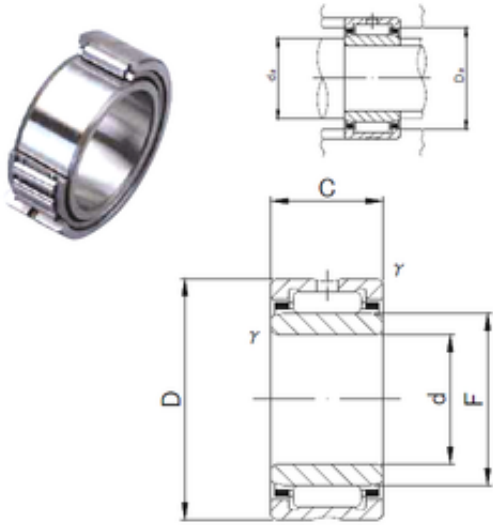

## Bearing equipment manufacturing Co., Ltd

45 mm x 68 mm x 30 mm JNS NA 5909 needle roller bearings

Bearing No. NA 5909

Size	45x68x30 mm
Bore Diameter	45 mm
Outer Diameter	68 mm
Width	30 mm
d	45 mm
F	52 mm
D	68 mm
B	30 mm
C	30 mm
r min.	0,6 mm
da min.	49 mm
da max	51 mm
Da max.	64 mm
Weight	0,396 Kg
Basic dynamic load rating (C)	60,7 kN
Basic static load rating (C0)	112 kN

NA 5909 Bearing 2D drawings and 3D CAD models