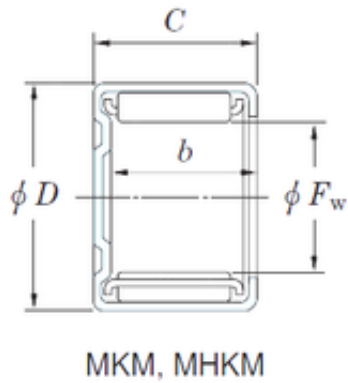

Bearing equipment manufacturing Co., Ltd

KOYO MKM4030 needle roller bearings

Bearing No. MKM4030

Size	40x50x30 mm
Bore Diameter	40 mm
Outer Diameter	50 mm
Width	30 mm
Fw	40 mm
D	50 mm
C	30 mm
b	27,3 mm
Weight	0,123 Kg
Basic dynamic load rating (C)	43 kN
Basic static load rating (C0)	82,5 kN

MKM4030 Bearing 2D drawings and 3D CAD models