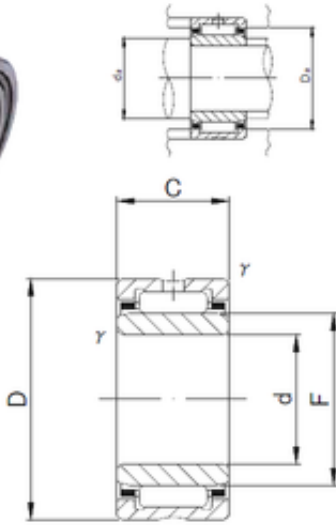

## Bearing equipment manufacturing Co., Ltd

110 mm x 140 mm x 30 mm JNS NA 4822  
needle roller bearings

Bearing No. NA 4822

Size	110x140x30 mm
Bore Diameter	110 mm
Outer Diameter	140 mm
Width	30 mm
d	110 mm
F	120 mm
D	140 mm
B	30 mm
C	30 mm
r min.	1 mm
da min.	115 mm
da max	118 mm
Da max.	135 mm
Weight	1,2 Kg
Basic dynamic load rating (C)	93 kN
Basic static load rating (C0)	239 kN

NA 4822 Bearing 2D drawings and 3D CAD models