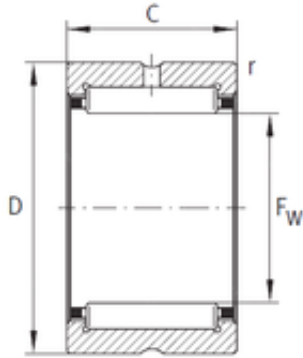

### INA NK68/25-XL needle roller bearings

Bearing No. NK68/25-XL

Size	68x82x25 mm
Bore Diameter	68 mm
Outer Diameter	82 mm
Width	25 mm
Fw	68 mm
D	82 mm
C	25 mm
r min.	0,6 mm
Weight	0,241 Kg
Basic dynamic load rating (C)	49,5 kN
Basic static load rating (C0)	89 kN
Fatigue load limit (Pu)	15,2
Reference speed	5 500 r/min

NK68/25-XL Bearing 2D drawings and 3D CAD models