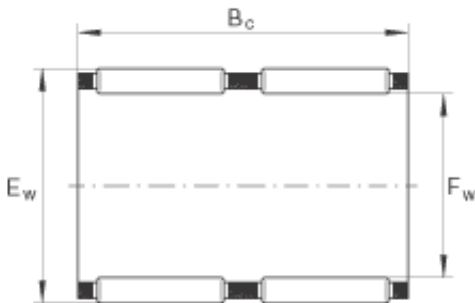

Bearing equipment manufacturing Co., Ltd

INA K60X68X30-ZW needle roller bearings

Bearing No. K60X68X30-ZW

K60X68X30-ZW Bearing 2D drawings and 3D CAD models

Size	60x68x30 mm
Bore Diameter	60 mm
Outer Diameter	68 mm
Width	30 mm
F_w	60 mm
E_w	68 mm
B_c	30 mm
m	129 g / Weight
C_r	44500 N / Dynamic load rating (radial)
C_{or}	88000 N / Static load rating (radial)
C_{ur}	11300 N / Fatigue limit load, radial
n_G	7700 1/min / Limiting speed
n_B	4950 1/min / Reference speed
Category	Bearings
Inventory	0.0
Manufacturer Name	SCHAEFFLER GROUP
Minimum Buy Quantity	N/A
Weight / Kilogram	0.129
Product Group	B04144