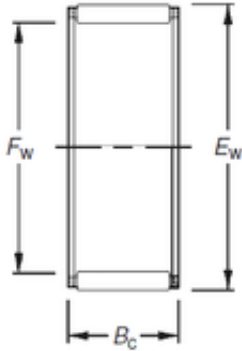

### Timken K32X46X32H needle roller bearings

Bearing No. K32X46X32H

Bore Diameter	32 mm
Outer Diameter	46 mm
Fw	32 mm
Ew	46 mm
Bc	32 mm
Weight	0,14 Kg
Basic dynamic load rating (C)	67 kN
Basic static load rating (C0)	83,4 kN
(Grease) Lubrication Speed	9600 r/min

K32X46X32H Bearing 2D drawings and 3D CAD models