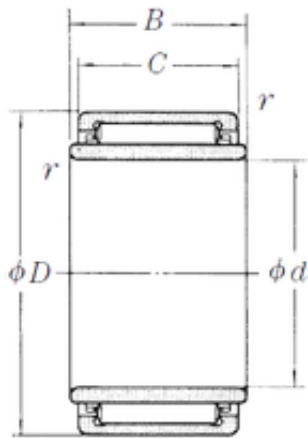

Bearing equipment manufacturing Co., Ltd

17 mm x 29 mm x 20,2 mm NSK LM2120
needle roller bearings

Bearing No. LM2120

Size	17x29x20.2 mm
Bore Diameter	17 mm
Outer Diameter	29 mm
Width	20,2 mm
d	17 mm
Fw	21 mm
D	29 mm
B	20,2 mm
C	20 mm
r min.	0,5 mm
Weight	0,053 Kg
Basic dynamic load rating (C)	19,1 kN
Basic static load rating (C0)	25,4 kN

LM2120 Bearing 2D drawings and 3D CAD models